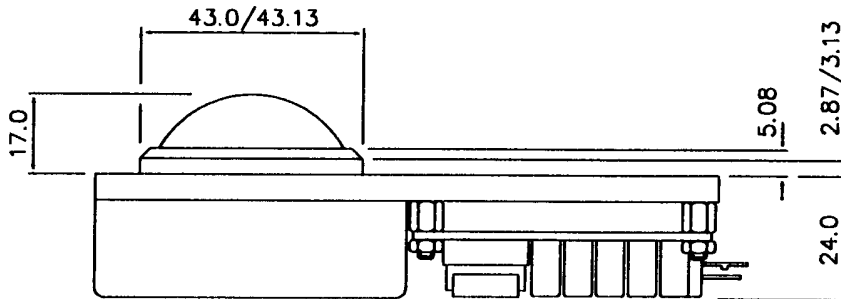

DRAWING NUMBER
DS43238

3rd ANGLE PROJECTION

USED ON

D or
CAT.No

M.A./S.A.

Specification

Ball ~ $\phi 1.5''$ colour: black.
 Resolution ~ 800 edges/revolution.
 Connector ~ 10 way Molex header, 5046 series.
 Supply ~ +5V d.c $\pm 5\%$ @ 70mA typical.
 Output ~ RS232 levels, format 22 (microsoft),
 baud rate 1200.

Connection Details

Pin	Description
1	0V gnd
2	+5V
3	Tx
4	Rx
5	N/C
6	Busy
7	Conn internally
8	Switch 1
9	Switch 2
10	Switch 3

APP.	MATERIAL	FINISH	TOL.	SCALE 1:1	ISSUE	1	2	3				
	-	-	± 0.5		DATE	29.4.88	11.11.91	24.11.93				
CHKD.				DIMNS mm	CHANGE	CH8475.1	CH8475.2	CH8475.3				
DRAWN	PENNY + GILES Penny & Giles Computer Products LTD Christchurch Dorset. Tel (0202) 481751				TITLE			SIZE	DRAWING NUMBER			
R.HARNETT					MINIATURE TRACKERBALL (MTB-1B)			A3	DS43238			