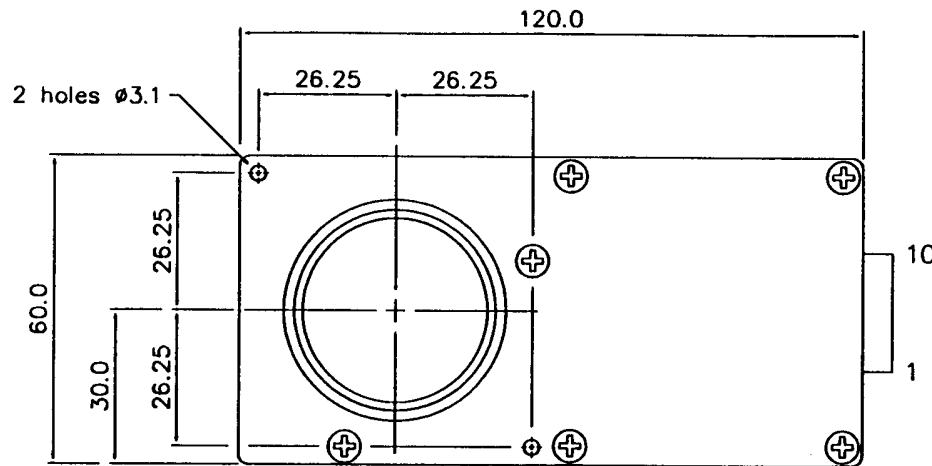

DRAWING NUMBER
DS43238

3rd ANGLE PROJECTION

USED ON

D or
CAT.No

M.A./S.A.

Specification

Ball ~ $\phi 1.5''$ colour: black.
 Resolution ~ 800 edges/revolution.
 Connector ~ 10 way Molex header, 5046 series.
 Supply ~ +5V d.c $\pm 5\%$ @ 70mA typical.
 Output ~ RS232 levels, format 22 (microsoft),
 baud rate 1200.

Connection Details

Pin	Description
1	0V gnd
2	+5V
3	Tx
4	Rx
5	N/C
6	Busy
7	Conn internally
8	Switch 1
9	Switch 2
10	Switch 3

APP.	MATERIAL	FINISH	TOL.	SCALE 1:1	ISSUE	1	2	3				
	-	-	± 0.5		DATE	29.4.88	11.11.91	24.11.93				
CHKD.				DIMNS mm	CHANGE	CH8475.1	CH8475.2	CH8475.3				
DRAWN	PENNY + GILES Penny & Giles Computer Products LTD Christchurch Dorset. Tel (0202) 481751				TITLE			SIZE	DRAWING NUMBER			
R.HARNETT					MINIATURE TRACKERBALL (MTB-1B)			A3	DS43238			