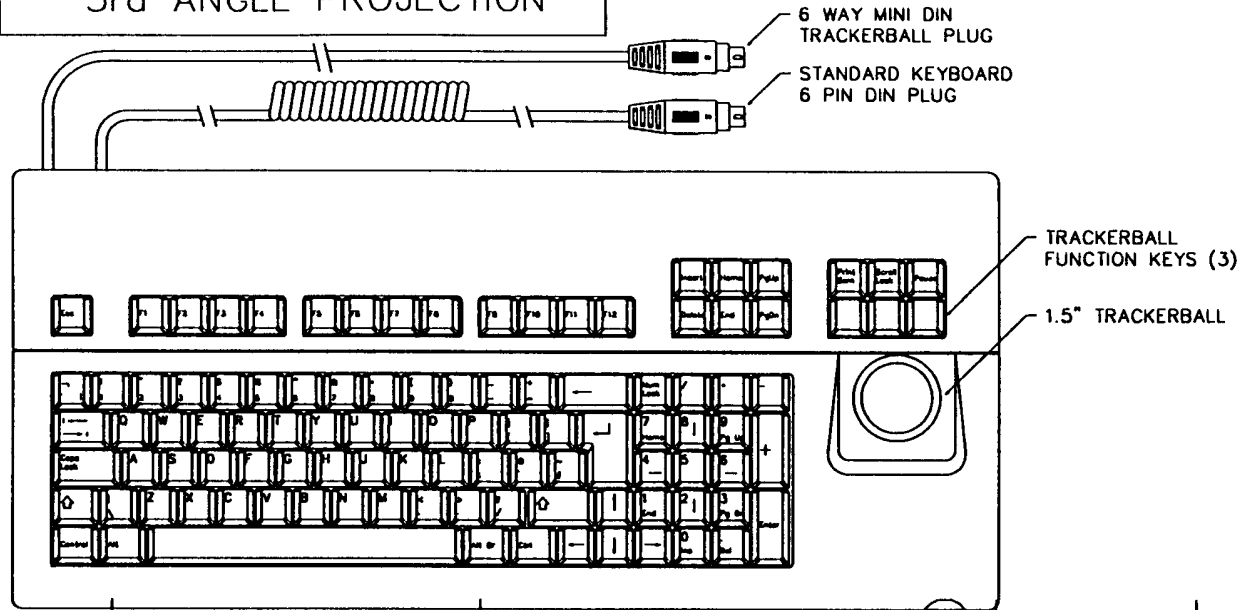

DRAWING NUMBER
D48100

3rd ANGLE PROJECTION

USED ON

D or
CAT.No

M.A./S.A.

Obsolescent 483

Obsolescent

SPECIFICATION (KEYBOARD)

CASE ~ A.B.S COLOUR: PEARL WHITE
KEYS ~ 102 + 3
NORMALLY OPEN CONTACT
50 MILLION OPERATIONS
COLOUR: LIGHT & DARK GREY
SUPPLY ~ 5V DC
OUTPUT ~ IBM 'AT' MODE
TERMINATION ~ STANDARD KEYBOARD 6 PIN DIN PLUG
FITTED WITH 1.5 MTR CABLE

PIN ALLOCATIONS

1 DATA
2 N/C
3 GROUND
4 +5V DC
5 CLK
6 N/C
SHIELD PROTECTIVE GROUND

CONNECTOR LOOKING
ON OPEN END.

SPECIFICATION (TRACKERBALL)

BALL ~ Ø1.5" COLOUR: BLACK
RESOLUTION ~ 200 COUNTS/REVOLUTION
SUPPLY ~ +5V DC
OUTPUT ~ PS2 AUXILIARY INPUT COMPATIBLE,
3 BYTES PROGRAMMABLE.
TERMINATION ~ 6 WAY MINI DIN PLUG
FITTED WITH 3 MTR CABLE

PIN ALLOCATIONS

1 DATA
2 N/C
3 GROUND
4 +5V
5 CLOCK
6 N/C
SHIELD PROTECTIVE GROUND

SWITCH SETTINGS

DIP SWITCHES ON
REAR OF KEYBOARD

FUNC.	SW1	SW2
AT	ON	ON
PC/XT	ON	OFF
ASYNC	OFF	OFF

NOTE ~ SWITCHES MUST ONLY
BE CHANGED WITH POWER
TURNED OFF.

APP.	MATERIAL	FINISH	TOL.	SCALE	0.4	ISSUE	1	1A					
	-	-	±1.0	DIMNS	MM	DATE	20.3.91	12.4.95					
CHKD.						CHANGE	CH163	CH163.2					
DRAWN	PENNY + GILES Penny & Giles Computer Products LTD Christchurch Dorset. Tel (0202) 481751					TITLE	PS2 KEYBOARD PLUS			SIZE	A3	DRAWING NUMBER	D48100
R.HARNETT