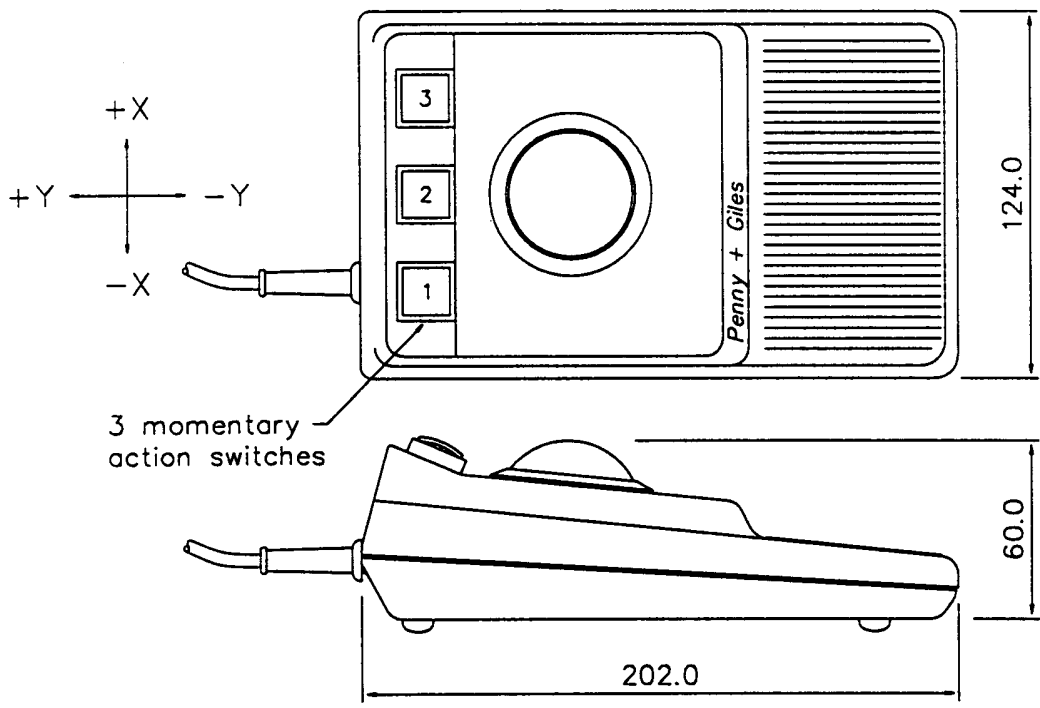

DS48108

310 ANGLE PROJECTION

USED ON

D or  
CAT No

M.A/S.A

Specification

- Case ~ A.B.S, colour: grey.
- Ball ~  $\varnothing 2.0$ " colour: yellow.
- Cable ~ 3 mtrs, pvc sheath, colour: grey.
- Connector ~ 6 way mini din plug.
- Supply ~ +5V d.c  $\pm 5\%$  @ 140mA.
- Output ~ PS2 auxiliary input compatible, format 26.

Connection Details

Pin	Description	
1	Data	(Brown)
2	N/C	-
3	0V gnd	(Red)
4	+5V	(Orange)
5	Clock	(Yellow)
6	N/C	-

Drain wire connected to shell of plug. Connector looking on open end.

ISSUE	4	4A			
DATE	26.5.93	16.8.94			
CHANGE	CH81.5	CH81.6			