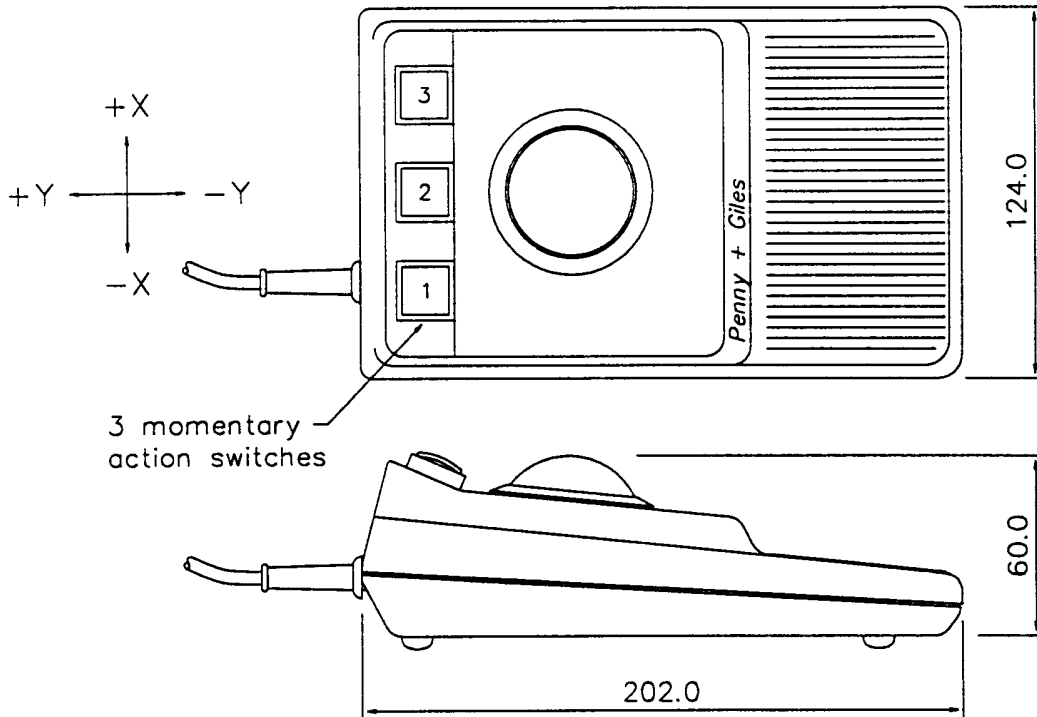

DRAWING NUMBER
DS48188

3rd ANGLE PROJECTION

USED ON

D or
CAT No

M.A/S.A

3 momentary
action switches

Specification

- Case ~ A.B.S, colour: grey.
- Ball ~ $\varnothing 2.0$ " colour: yellow.
- Cable ~ 3 mtrs, pvc sheath, colour: grey.
- Connector ~ 8 way mini din plug.
- Supply ~ +5V d.c $\pm 5\%$ @ 200mA.
- Output ~ TTL levels (inverted), format 19
(mouse systems), 5 byte, 1200 baud.

Connection Details

Pin	Description	Colour
2	0V gnd	Brown
3	+5V	Orange
4	Tx	Green

All other pins N/C

Drain wire connected to shell of plug.

Connector looking
on open end.

ISSUE	5				
DATE	26.5.93				
CHANGE	CH125.7				
MATERIAL	-	FINISH	-	TOL.	SCALE NTS
				± 1.0	DIMS mm