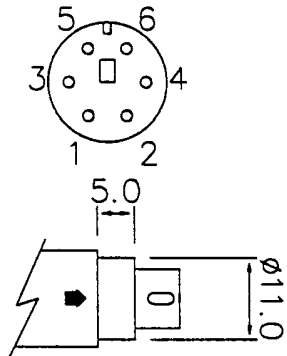

DRAWING NUMBER
DS48262

3rd ANGLE PROJECTION

USED ON

3 momentary action switches

D or CAT No

M.A/S.A

Specification

- Case ~ A.B.S colour: grey.
- Ball ~ $\phi 2.0$ " colour: yellow.
- Cable ~ 3 mtrs, pvc sheath, colour: grey.
- Connector ~ 6 way mini din plug, colour: grey.
- Supply ~ +8V d.c @ 320mA max.
- Output ~ RS423 levels, format 19 (Mouse Systems 5 byte binary), 4800 baud.

Connection Details

Pin	Description	Colour
1	N/C	-
2	MTx	Black
3	0V gnd	Red
4	+8v DC	Orange
5	N/C	-
6	N/C	-

Drain wire connected to shell of plug.

6 pin mini din plug
Viewed on open end

ISSUE	1	1A			
DATE	11.5.92	22.2.93			
CHANGE	CH280	CH280.2			
MATERIAL	-	FINISH	-	TOL.	SCALE -
				± 0.5	DIMS mm