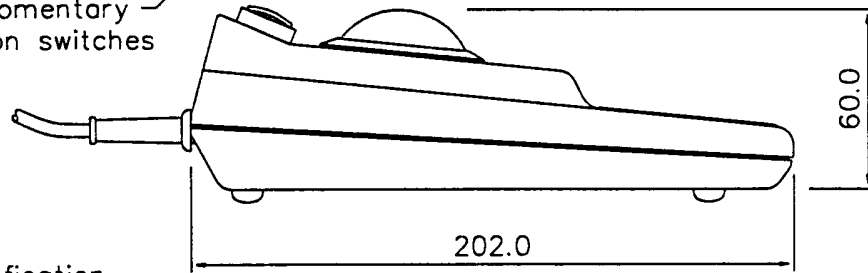

DRAWING NUMBER
DS48263

3rd ANGLE PROJECTION

USED ON

D or
CAT No

M.A./S.A

3 momentary
action switches

Specification

- Case ~ A.B.S, colour: grey.
- Ball ~ $\phi 2.0$ " colour: yellow.
- Cable ~ 1.25 mtrs, pvc sheath, colour: grey.
- Connector ~ 9 way 'D' type plug.
- Resolution ~ 800 edges per ball revolution.
- Supply ~ +5V d.c $\pm 5\%$ @ 120mA.
- Output ~ TTL compatible square wave, two channels per axis (A & B) displaced by $90^\circ \pm 85^\circ$.
Logic 1 - 2.7V min.
Logic 0 - 0.8V max.

Connection Details

Pin	Description	Colour
1	+5V	Red
2	X Channel A	Orange
3	X Channel B	Yellow
4	Y Channel B	Green
5	Y Channel A	Blue
6	Switch 1	Violet
7	Switch 2	Pink
8	Switch 3	White
9	0V gnd	Black

ISSUE	1	1A	1B		
DATE	23.7.91	1.10.92	14.4.93		
CHANGE	CH7983.4	CH7983.6	CH7983.7		
MATERIAL	-		FINISH	-	TOL. ± 1.0
APP					SCALE NTS
CHKD					DIMS mm