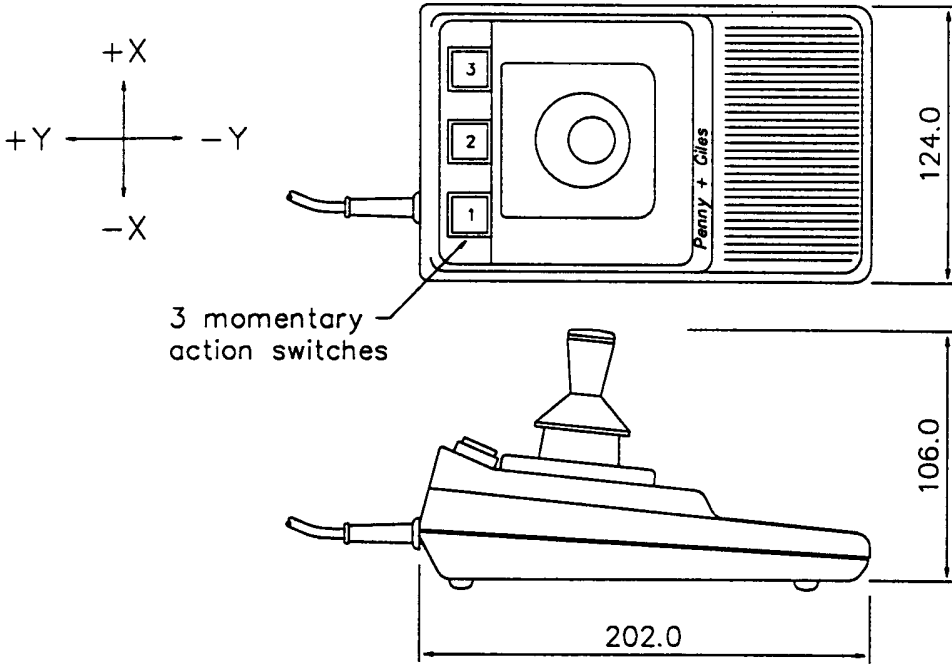

DRAWING NUMBER
DS48289

3rd ANGLE PROJECTION

USED ON

D or
CAT No

M.A/S.A

Specification

- Case ~ A.B.S, colour: grey.
- Cable ~ 3 mtrs, pvc sheath, colour: grey.
- Connector ~ 6 way mini din plug.
- Joystick ~ Dual axis, self centering.
- Operating Angle ~ 36°.
- Operating Force ~ 300grms approx.
- Supply ~ +5V d.c ±5% @ 40mA max.
- Output ~ PS2 auxiliary input compatible, format 26.

Connection Details

Pin	Description	
1	Data	(Brown)
2	N/C	-
3	0V gnd	(Red)
4	+5V	(Orange)
5	Clock	(Yellow)
6	N/C	-

Drain wire connected to shell of plug.

ISSUE	1	2			
DATE	28.11.91	7.12.94			
CHANGE	CH248	CH248.2			
MATERIAL	FINISH		TOL.	SCALE -	
-	-		±1.0	DIMS mm	