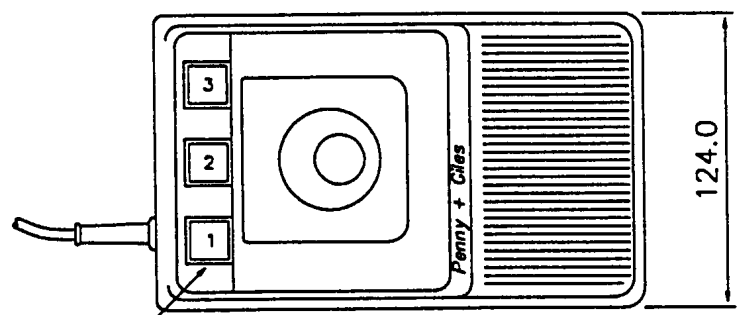

DRAWING NUMBER
DS48295

3rd ANGLE PROJECTION

USED ON

D or
CAT No

M.A/S.A

3 momentary
action switches

Specification

- Case ~ A.B.S, colour: grey.
- Cable ~ 3 mtrs, pvc sheath, colour: grey.
- Connector ~ 6 way mini din plug.
- Joystick ~ Dual axis, self centering.
- Operating Angle ~ 36°.
- Operating Force ~ 300grms approx.
- Supply ~ +8V d.c @ 40mA max.
- Output ~ RS423 levels, format 19 (Mouse systems 5 byte binary), 4800 baud.

Connector looking
on open end.

Connection Details

Pin	Description	Colour
1	N/C	-
2	MTx	Black
3	0V gnd	Red
4	+8V	Orange
5	N/C	-
6	N/C	-

Drain wire connected to shell of plug.

ISSUE	1	2			
DATE	11.11.92	4.10.93			
CHANGE	CH334	CH334.2			
MATERIAL	-		FINISH	-	TOL. ±1.0
APP					SCALE -
					DIMS mm