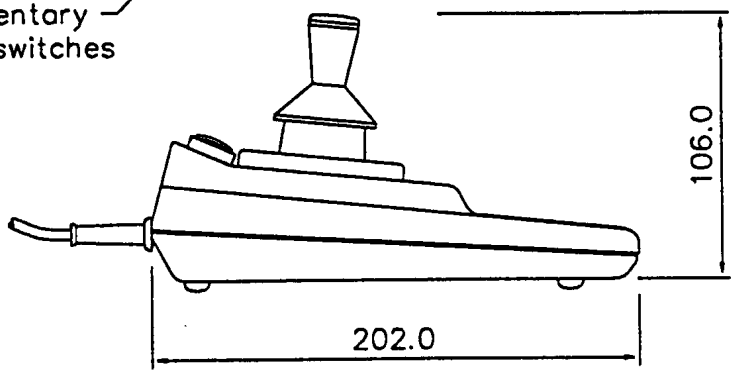

DRAWING NUMBER
DS48295

3rd ANGLE PROJECTION

USED ON

D or
CAT No

M.A/S.A

3 momentary
action switches

Specification

- Case ~ A.B.S, colour: grey.
- Cable ~ 3 mtrs, pvc sheath, colour: grey.
- Connector ~ 6 way mini din plug.
- Joystick ~ Dual axis, self centering.
- Operating Angle ~ 36°.
- Operating Force ~ 300grms approx.
- Supply ~ +8V d.c @ 40mA max.
- Output ~ RS423 levels, format 19 (Mouse systems 5 byte binary), 4800 baud.

Connector looking
on open end.

Connection Details

Pin	Description	Colour
1	N/C	-
2	MTx	Black
3	0V gnd	Red
4	+8V	Orange
5	N/C	-
6	N/C	-

Drain wire connected to shell of plug.

ISSUE	1	2			
DATE	11.11.92	4.10.93			
CHANGE	CH334	CH334.2			
MATERIAL	-		FINISH	-	TOL. ±1.0
APP					SCALE -
					DIMS mm