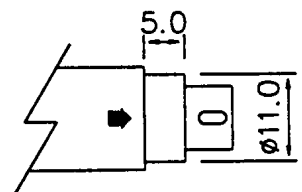

DRAWING NUMBER
DS48295

3rd ANGLE PROJECTION

USED ON

D or
CAT No

M.A/S.A

3 momentary
action switches

Specification

- Case ~ A.B.S, colour: grey.
- Cable ~ 3 mtrs, pvc sheath, colour: grey.
- Connector ~ 6 way mini din plug.
- Joystick ~ Dual axis, self centering.
- Operating Angle ~ 36°.
- Operating Force ~ 300grms approx.
- Supply ~ +8V d.c @ 40mA max.
- Output ~ RS423 levels, format 19 (Mouse systems 5 byte binary), 4800 baud.

Connector looking
on open end.

Connection Details

Pin	Description	Colour
1	N/C	-
2	MTx	Black
3	0V gnd	Red
4	+8V	Orange
5	N/C	-
6	N/C	-

Drain wire connected to shell of plug.

ISSUE	1	2			
DATE	11.11.92	4.10.93			
CHANGE	CH334	CH334.2			
MATERIAL	-		FINISH	-	TOL. ±1.0
APP					SCALE -
					DIMS mm